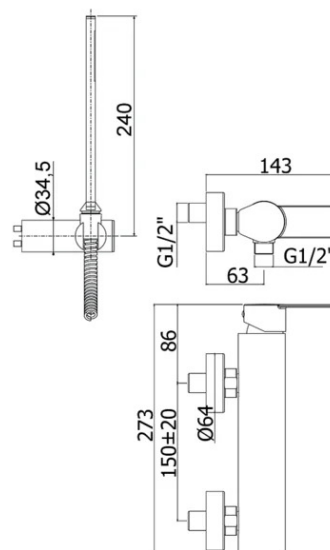

tango

DESCRIZIONE | DESCRIPTION

- Miscelatore doccia completo di:
- set 2 eccentrici 1/2"x3/4"G e rosoni
- Shower mixer complete with:
- set of 2 S-wall-unions 1/2"x3/4"G and wall-plates

FINITURE | FINISHES

TA 168D

- CR- Cromo | Chrome
- ST- Steel looking | Steel looking finish

TA 168

- CR- Cromo | Chrome
- ST- Steel looking | Steel looking finish

ARTICOLO | ARTICLE

TA 168D..

- con supporto a muro snodato in ABS
- con doccia e flessibile
- with ABS joint wall bracket
- with hand-shower and flexible hose

TA 168..

- senza set doccia
- con attacco inferiore 1/2"G
- without shower set
- with 1/2"G lower connection

RAPPORTO PROVA PORTATA | FLOW RATE REPORT

	Uscita outlet	Pressione / Pressure (bar)									
		0,5	1	1.5	2	2.5	3	3.5	4	4.5	5
Portata / Flow rate (l / min)		8.82	12.68	15.41	17.93	20.08	21.93	23.81	25.69	27.33	28.66