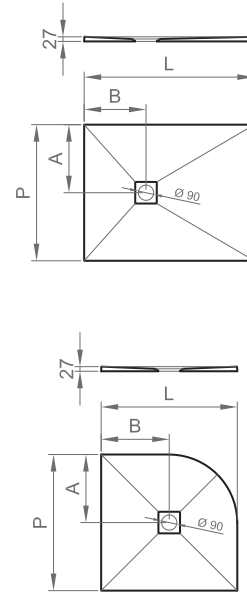

COLLEZIONE / COLLECTION

Stone

IMMAGINE PRODOTTO / PRODUCT IMAGE

DISEGNO TECNICO / TECHNICAL DRAWING

DESCRIZIONE / DESCRIPTION

Tipologia di prodotto / Product type

Piatto doccia rettangolare, quadrato o semicircolare. Può essere tagliato. / Rectangular, square or semicircular shower tray. It can be cut.

ARTICOLO / ITEM

CODICE / CODE	PxL	POSIZIONE SCARICO (A)-(B) DRAIN POSITION (A)-(B)	PESO / WEIGHT (kg)
BPMAR_STON8013	800x1300mm	400mm - 450mm	50
BPMAR_STON8014	800x1400mm	400mm - 450mm	54
BPMAR_STON8015	800x1500mm	400mm - 450mm	58
BPMAR_STON8016	800x1600mm	400mm - 550mm	62
BPMAR_STON8017	800x1700mm	400mm - 550mm	66
BRMAR_STON8018	800x1800mm	400mm - 550mm	70
BPMAR_STON9010	900x1000mm	450mm - 350mm	43
BPMAR_STON9011	900x1100mm	450mm - 450mm	47
BPMAR_STON9012	900x1200mm	450mm - 450mm	52
BPMAR_STON9013	900x1300mm	450mm - 450mm	56
BPMAR_STON9014	900x1400mm	450mm - 450mm	61
BPMAR_STON9015	900x1500mm	450mm - 450mm	65
BPMAR_STON9016	900x1600mm	450mm - 550mm	70
BPMAR_STON9017	900x1700mm	450mm - 550mm	74
BPMAR_STON9018	900x1800mm	450mm - 550mm	78
BPMAR_STOS8080*	800x800mm	400mm - 400mm	28
BPMAR_STOS9090*	900x900mm	450mm - 450mm	37