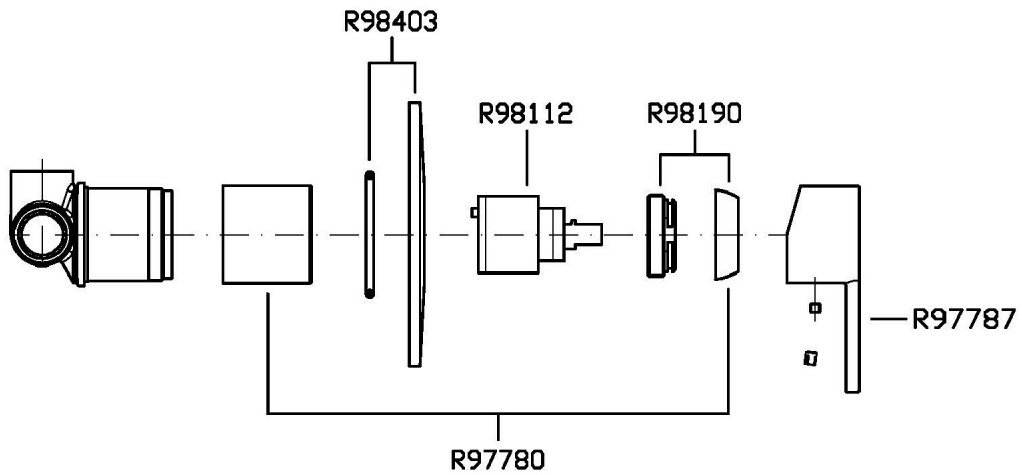

GILL

ZGL122

Esplosi / Exploded