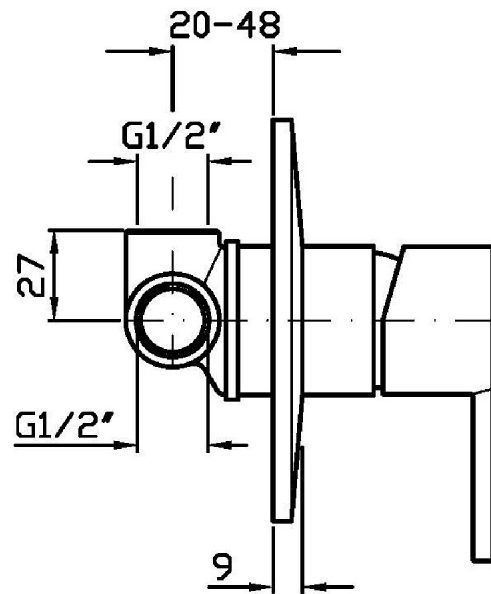

## GILL

ZGL122

Miscelatore monocomando incasso doccia. / Built-in single lever shower mixer.

Miscelatore monocomando incasso doccia.

Built-in single lever shower mixer.

R99499

Parte incasso. / Built-in part.

## GILL

ZGL122

Disegno Complessivo / Overall Drawing

## GILL

ZGL122

Pesi e Misure / Weights and Sizes

Peso ( Kg ) Weight ( lb )	0,46 ( Kg )	1,01 ( lb )
Volume test ( dc3 ) - ( in3 )	1,21 ( dc3 )	73,84 ( in3 )
h ( mm ) - ( in )	73,00 ( mm )	2,87 ( in )
L1 ( mm ) - ( in )	127,00 ( mm )	5,00 ( in )
L2 ( mm ) - ( in )	130,00 ( mm )	5,12 ( in )