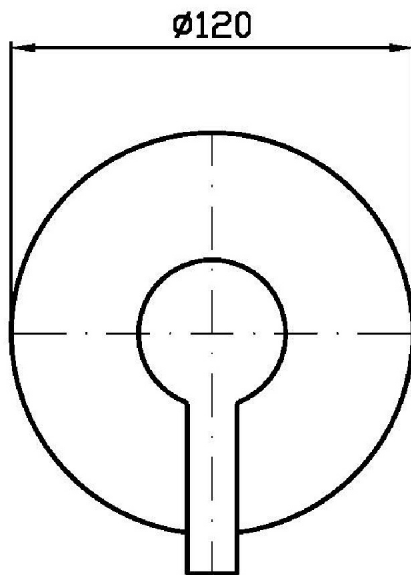

## GILL

ZGL122

Miscelatore monocomando incasso doccia. / Built-in single lever shower mixer.

Miscelatore monocomando incasso doccia.

Built-in single lever shower mixer.

R99499

Parte incasso. / Built-in part.

## GILL

ZGL122

Disegno Complessivo / Overall Drawing

## GILL

ZGL122

Pesi e Misure / Weights and Sizes

Peso ( Kg ) Weight ( lb )	0,46 ( Kg )	1,01 ( lb )
Volume test ( dc3 ) - ( in3 )	1,21 ( dc3 )	73,84 ( in3 )
h ( mm ) - ( in )	73,00 ( mm )	2,87 ( in )
L1 ( mm ) - ( in )	127,00 ( mm )	5,00 ( in )
L2 ( mm ) - ( in )	130,00 ( mm )	5,12 ( in )