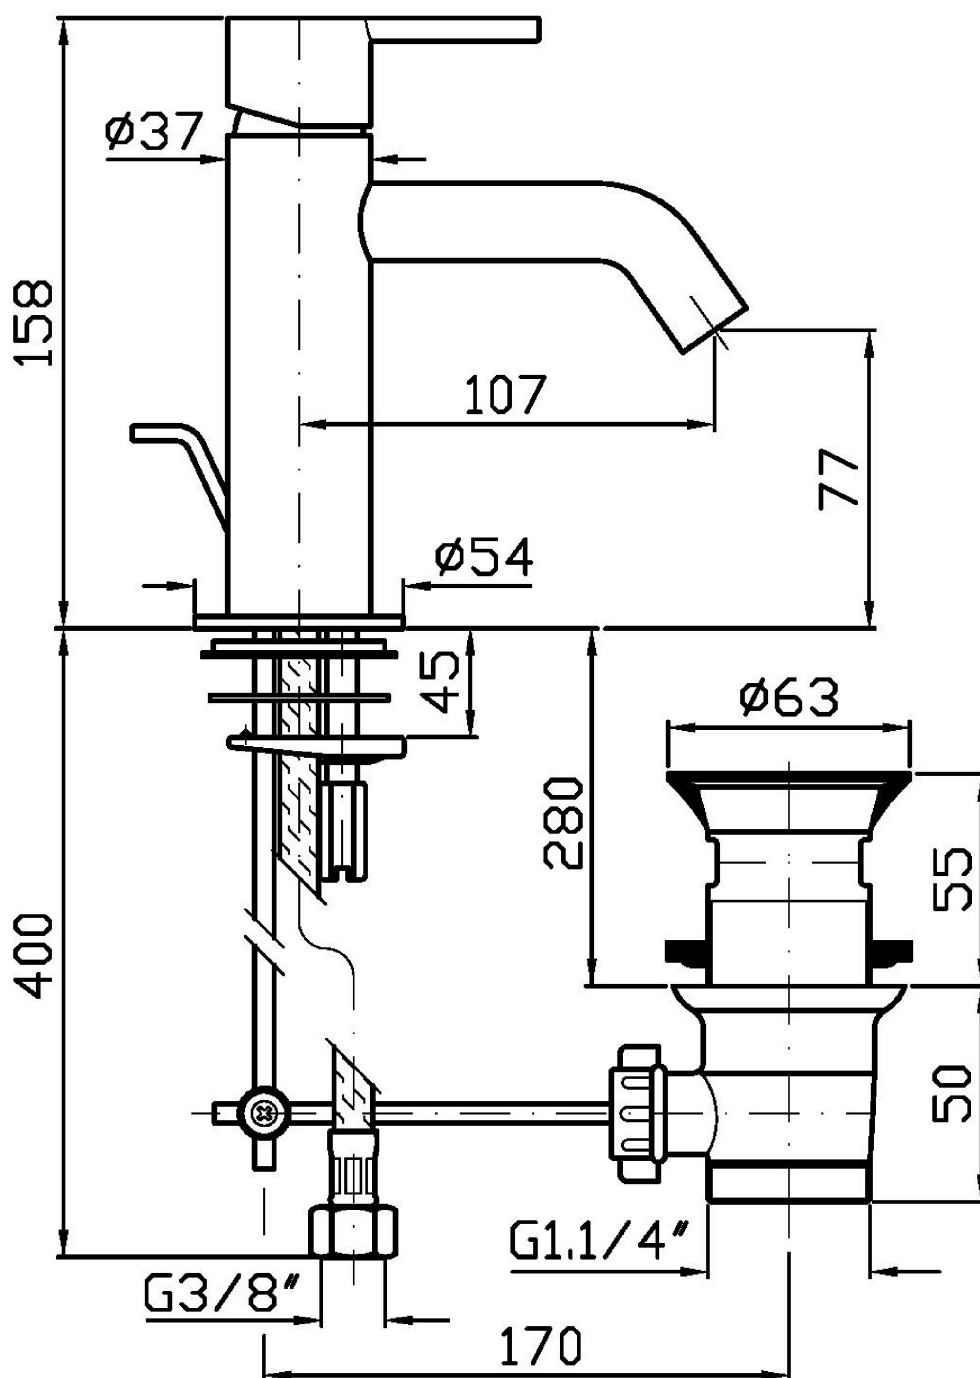

GILL

ZGL704

Disegno Complessivo / Overall Drawing