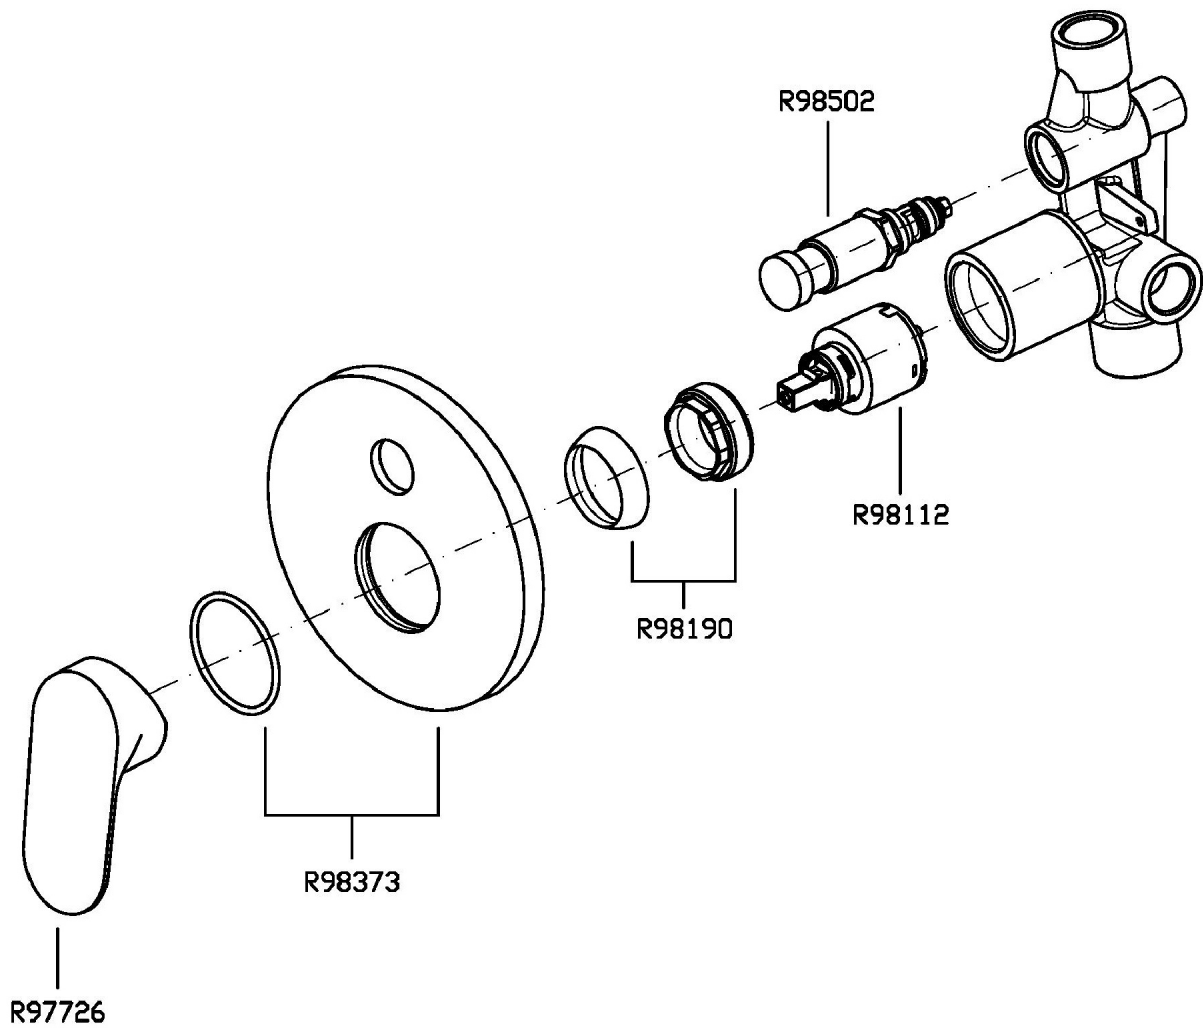

Built-in single lever bath-shower mixer with diverter.

R99684

Parte incasso. / Built-in part.

Finiture / Finishes

Cromo / Chrome

NIKKO

ZKK127

Disegno Complessivo / Overall Drawing

NIKKO

ZKK127

Esplosi / Exploded

NIKKO

ZKK127

Portate / Flowrates (lt/min)

PRESSIONE PRESSURE	1 BAR	2 BAR	3 BAR	4 BAR	5 BAR
USCITA PRIMARIA PRIMARY OUTLET <i>P1</i>	15	21	26	30	34
USCITA SECONDARIA SECONDARY OUTLET <i>P2</i>	13	18	21	26	30
<i>P3</i>					
<i>P4</i>					
<i>P5</i>					

NIKKO

ZKK127

Pesi e Misure / Weights and Sizes

Peso (Kg) Weight (lb)	0,60 (Kg)	1,32 (lb)
Volume test (dc3) - (in3)	3,32 (dc3)	202,60 (in3)
h (mm) - (in)	93,00 (mm)	3,66 (in)
L1 (mm) - (in)	162,00 (mm)	6,38 (in)
L2 (mm) - (in)	220,00 (mm)	8,66 (in)