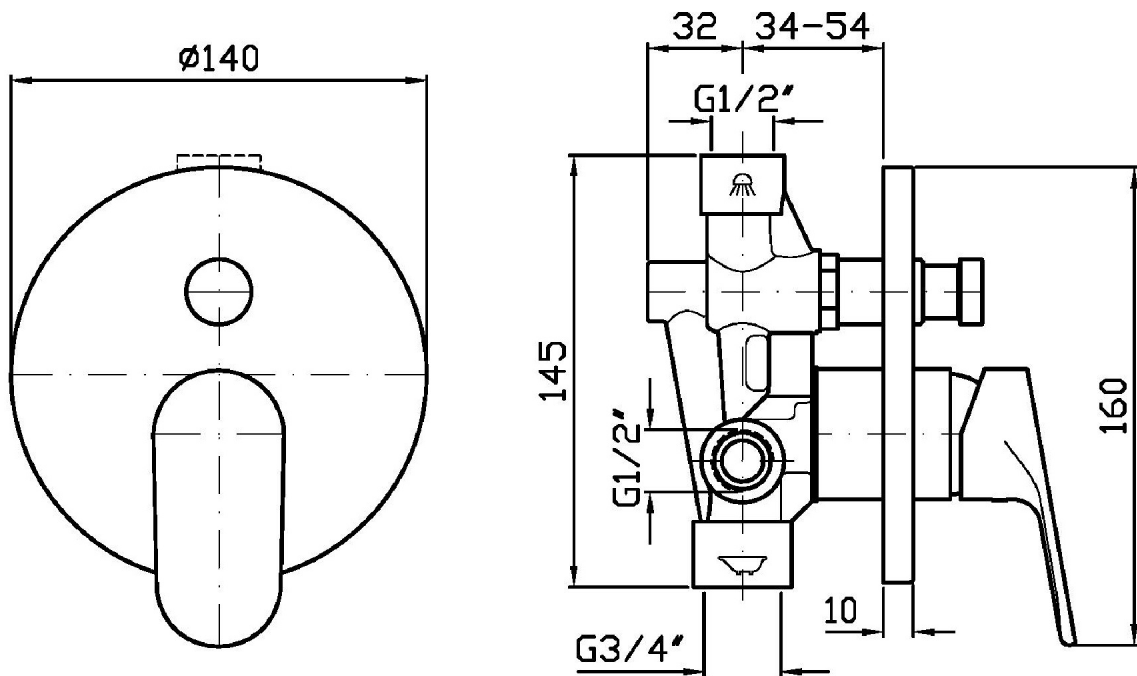

Built-in single lever bath-shower mixer with diverter.

R99684

Parte incasso. / Built-in part.

Finiture / Finishes

Cromo / Chrome

NIKKO

ZKK127

Disegno Complessivo / Overall Drawing

NIKKO

ZKK127

Esplosi / Exploded

NIKKO

ZKK127

Portate / Flowrates (lt/min)

PRESSIONE PRESSURE	1 BAR	2 BAR	3 BAR	4 BAR	5 BAR
USCITA PRIMARIA PRIMARY OUTLET <i>P1</i>	15	21	26	30	34
USCITA SECONDARIA SECONDARY OUTLET <i>P2</i>	13	18	21	26	30
<i>P3</i>					
<i>P4</i>					
<i>P5</i>					

NIKKO

ZKK127

Pesi e Misure / Weights and Sizes

Peso (Kg) Weight (lb)	0,60 (Kg)	1,32 (lb)
Volume test (dc3) - (in3)	3,32 (dc3)	202,60 (in3)
h (mm) - (in)	93,00 (mm)	3,66 (in)
L1 (mm) - (in)	162,00 (mm)	6,38 (in)
L2 (mm) - (in)	220,00 (mm)	8,66 (in)