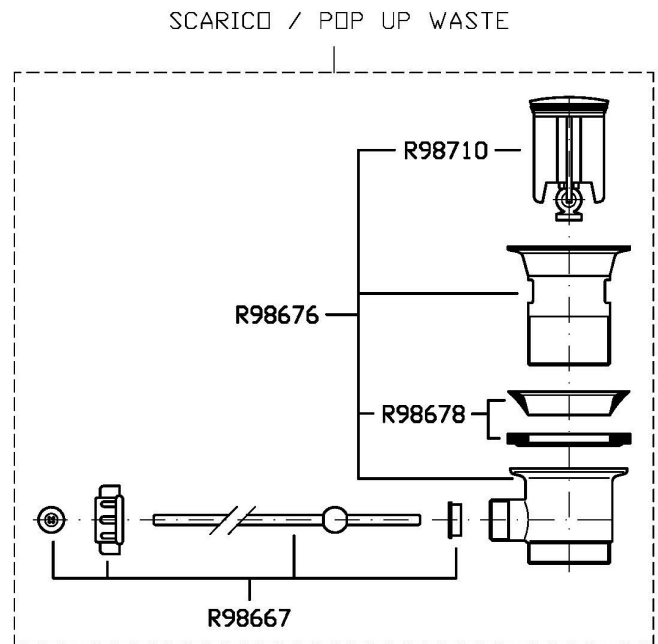

NIKKO

ZKK320

Esplosi / Exploded