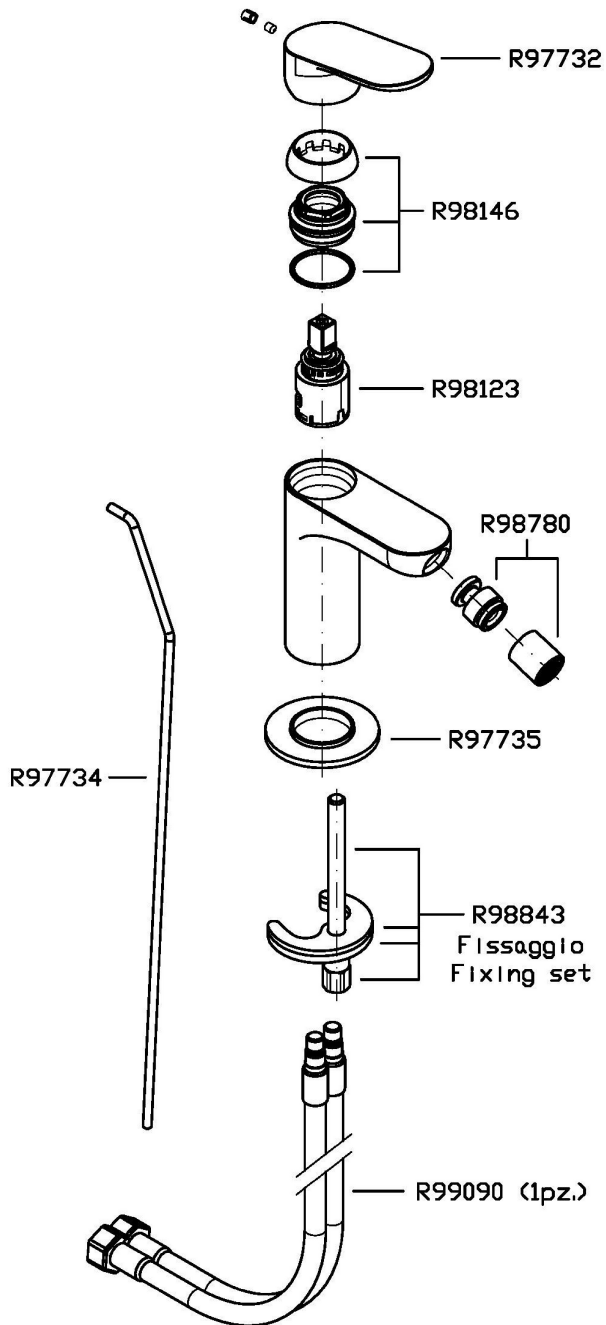

NIKKO

ZKK320

Esplosi / Exploded