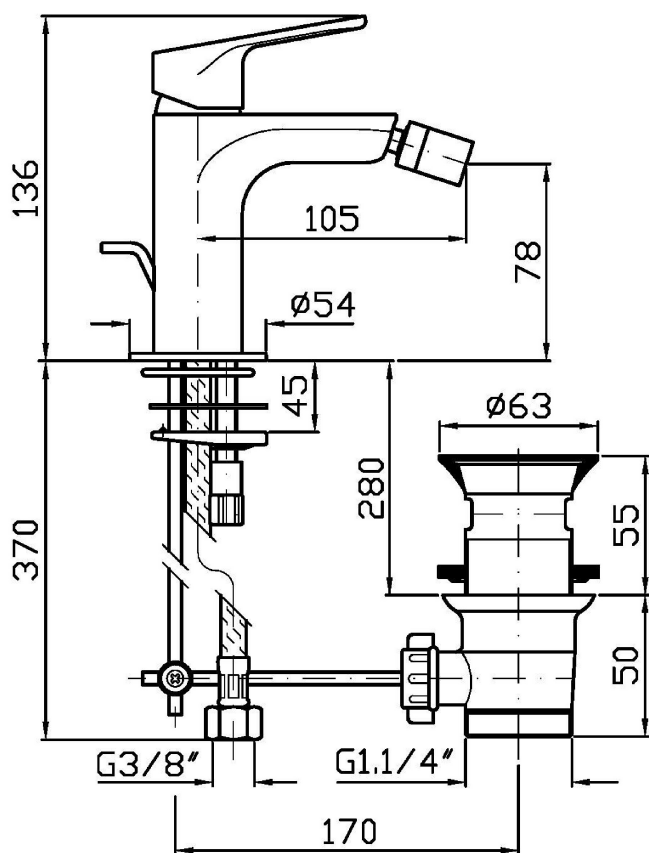

## NIKKO

ZKK320

Disegno Complessivo / Overall Drawing

## NIKKO

ZKK320

Pesi e Misure / Weights and Sizes

Peso ( Kg ) Weight ( lb )	1,40 ( Kg )	3,09 ( lb )
Volume test ( dc3 ) - ( in3 )	4,05 ( dc3 )	247,15 ( in3 )
h ( mm ) - ( in )	70,00 ( mm )	2,76 ( in )
L1 ( mm ) - ( in )	150,00 ( mm )	5,91 ( in )
L2 ( mm ) - ( in )	385,00 ( mm )	15,16 ( in )