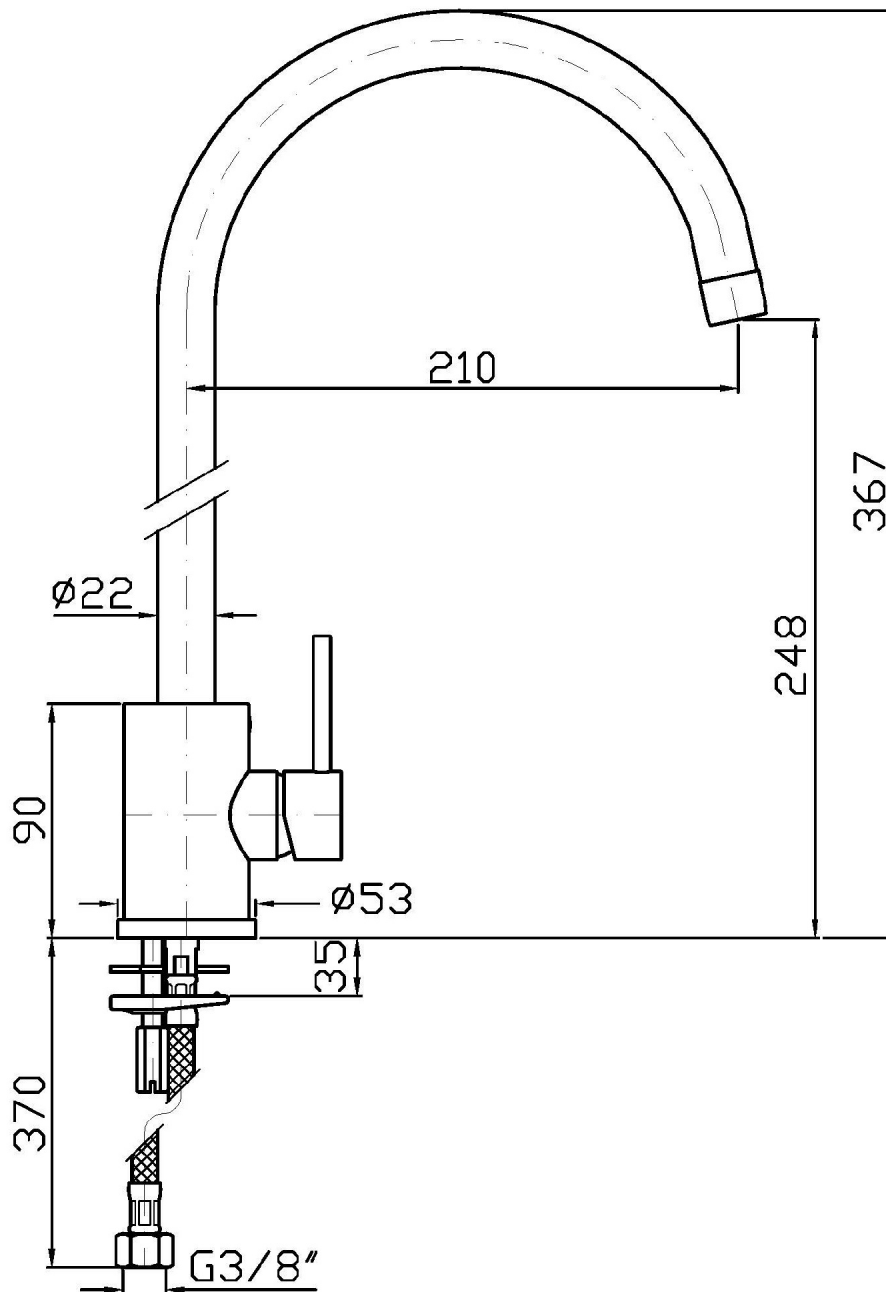

Shock single lever sink mixer with swivel spout, aerator, flexible tails.

Finiture / Finishes

Cromo / Chrome

KITCHEN

ZP4263

Disegno Complessivo / Overall Drawing

KITCHEN

ZP4263

Esplosi / Exploded

KITCHEN

ZP4263 Portate / Flowrates (lt/min)

PRESSIONE PRESSURE	1 BAR	2 BAR	3 BAR	4 BAR	5 BAR
LAVELLO SINK	6	9,2	11,4	13	14,5
P1					
P2					
P3					
P4					
P5					

KITCHEN

ZP4263 Pesì e Misure / Weights and Sizes

Peso (Kg) Weight (lb)	2,33 (Kg)	5,14 (lb)
Volume test (dc3) - (in3)	7,43 (dc3)	453,41 (in3)
h (mm) - (in)	90,00 (mm)	3,54 (in)
L1 (mm) - (in)	250,00 (mm)	9,84 (in)
L2 (mm) - (in)	330,00 (mm)	12,99 (in)