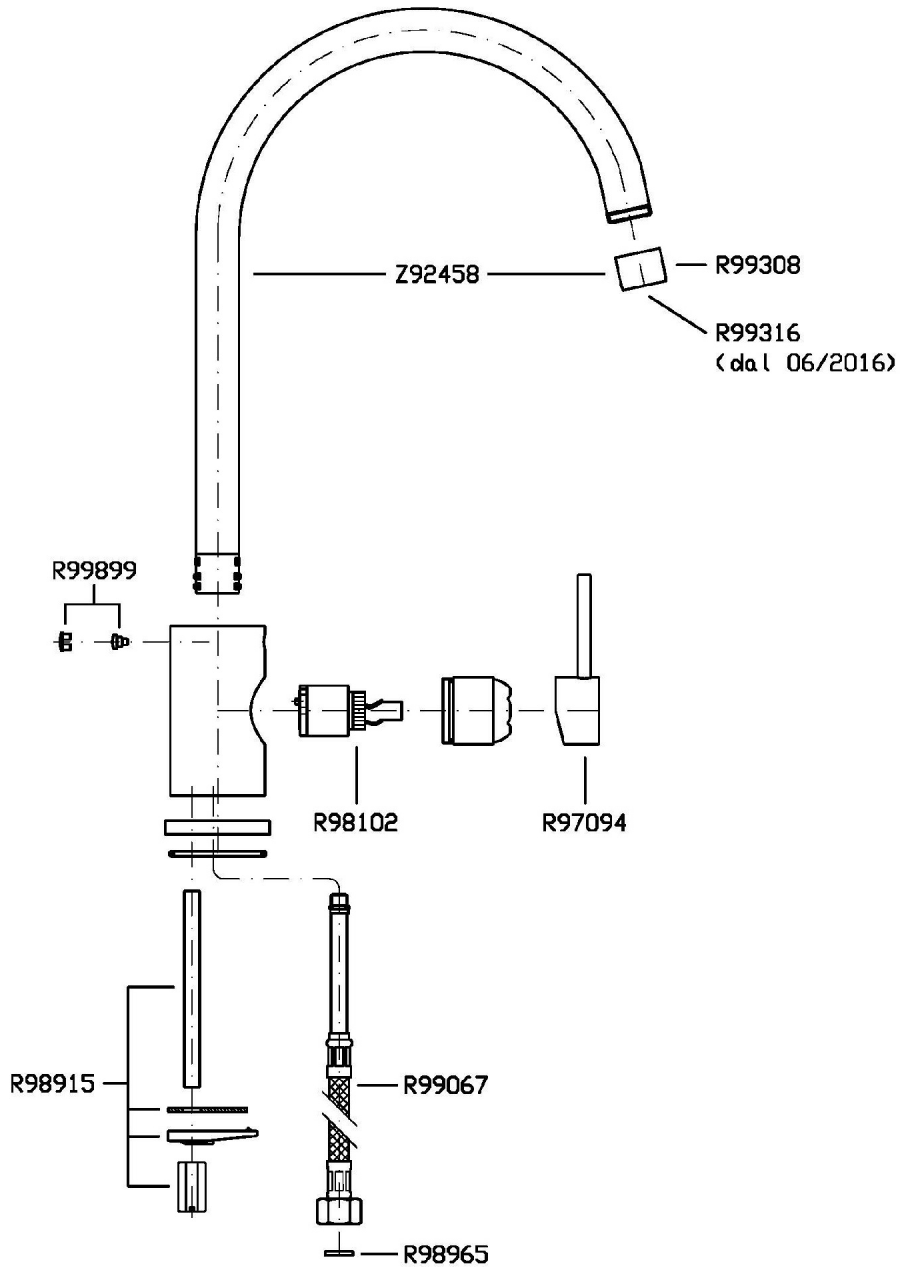

Shock single lever sink mixer with swivel spout, aerator, flexible tails.

Finiture / Finishes

Cromo / Chrome

KITCHEN

ZP4263

Disegno Complessivo / Overall Drawing

KITCHEN

ZP4263

Esplosi / Exploded

KITCHEN

ZP4263 Portate / Flowrates (lt/min)

PRESSIONE PRESSURE	1 BAR	2 BAR	3 BAR	4 BAR	5 BAR
LAVELLO SINK	6	9,2	11,4	13	14,5
P1					
P2					
P3					
P4					
P5					

KITCHEN

ZP4263 Pesì e Misure / Weights and Sizes

Peso (Kg) Weight (lb)	2,33 (Kg)	5,14 (lb)
Volume test (dc3) - (in3)	7,43 (dc3)	453,41 (in3)
h (mm) - (in)	90,00 (mm)	3,54 (in)
L1 (mm) - (in)	250,00 (mm)	9,84 (in)
L2 (mm) - (in)	330,00 (mm)	12,99 (in)